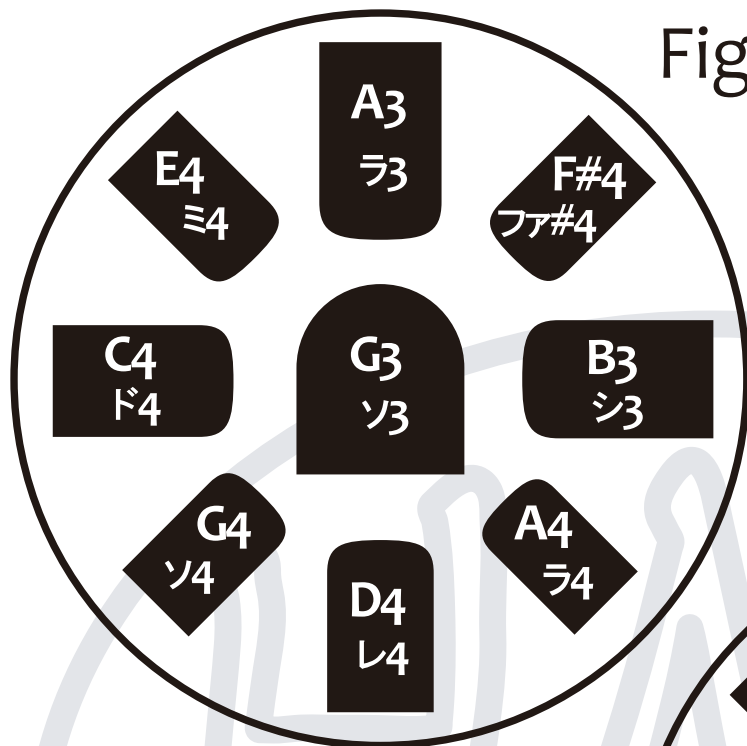

Hand Activated Percussion Instruments

HAPI Drum OMNI G Major Scale

(スケールの順番)

(実際の演奏時のポジション)