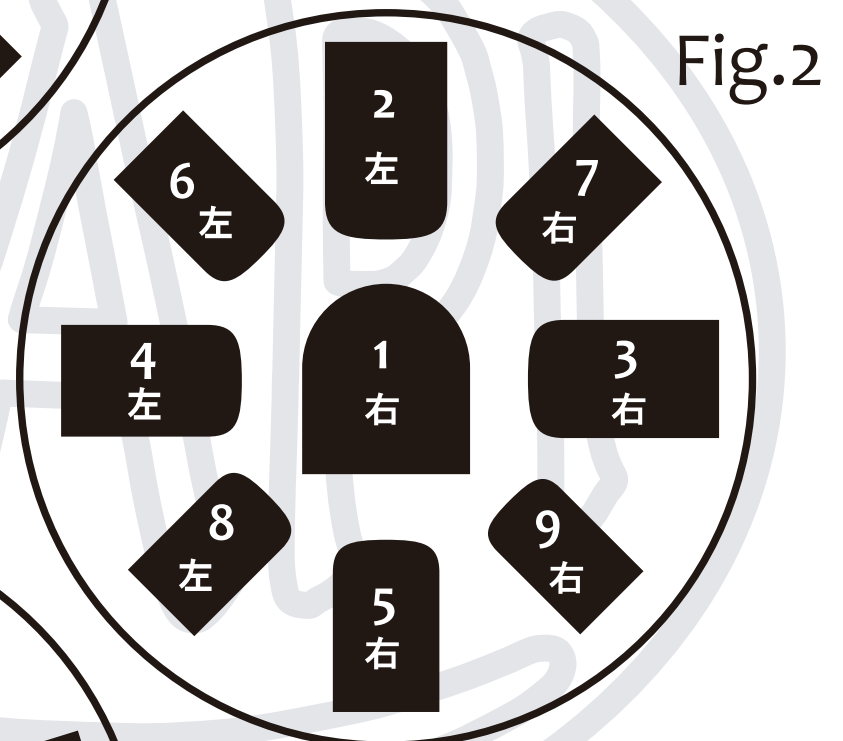

Hand Activated Percussion Instruments

HAPI Drum OMNI G Major Scale

(スケールの順番)

(実際の演奏時のポジション)