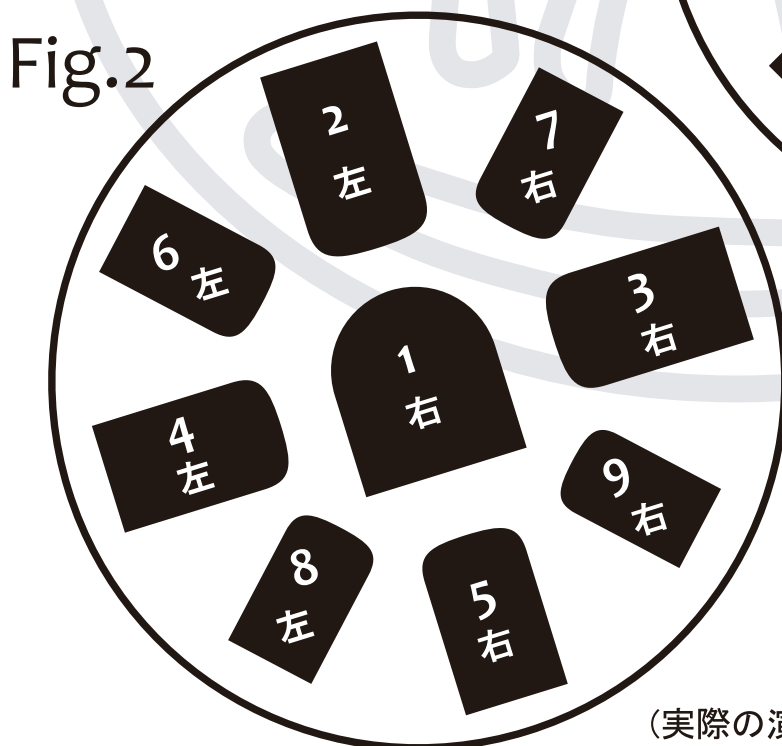

Hand Activated Percussion Instruments

HAPI Drum OMNI G Major Scale

(スケールの順番)

(実際の演奏時のポジション)